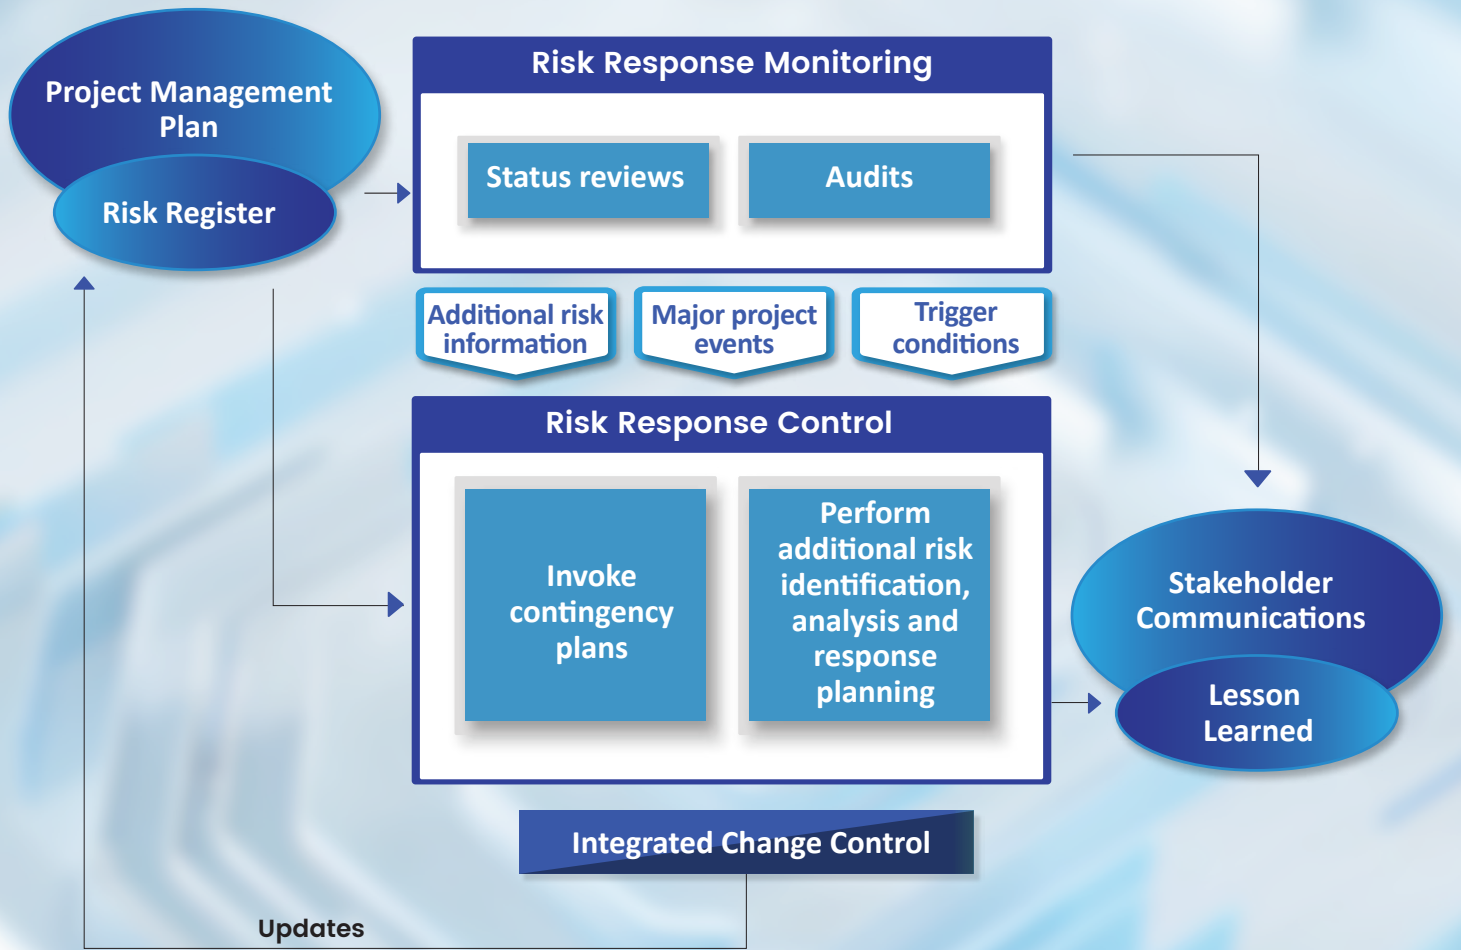

Risk Response Monitoring

Connect with us

Riyadh Office: +966 53 963 3882

Jeddah Office: +966 55 222 1734

<https://insightss.co> info@insightss.co